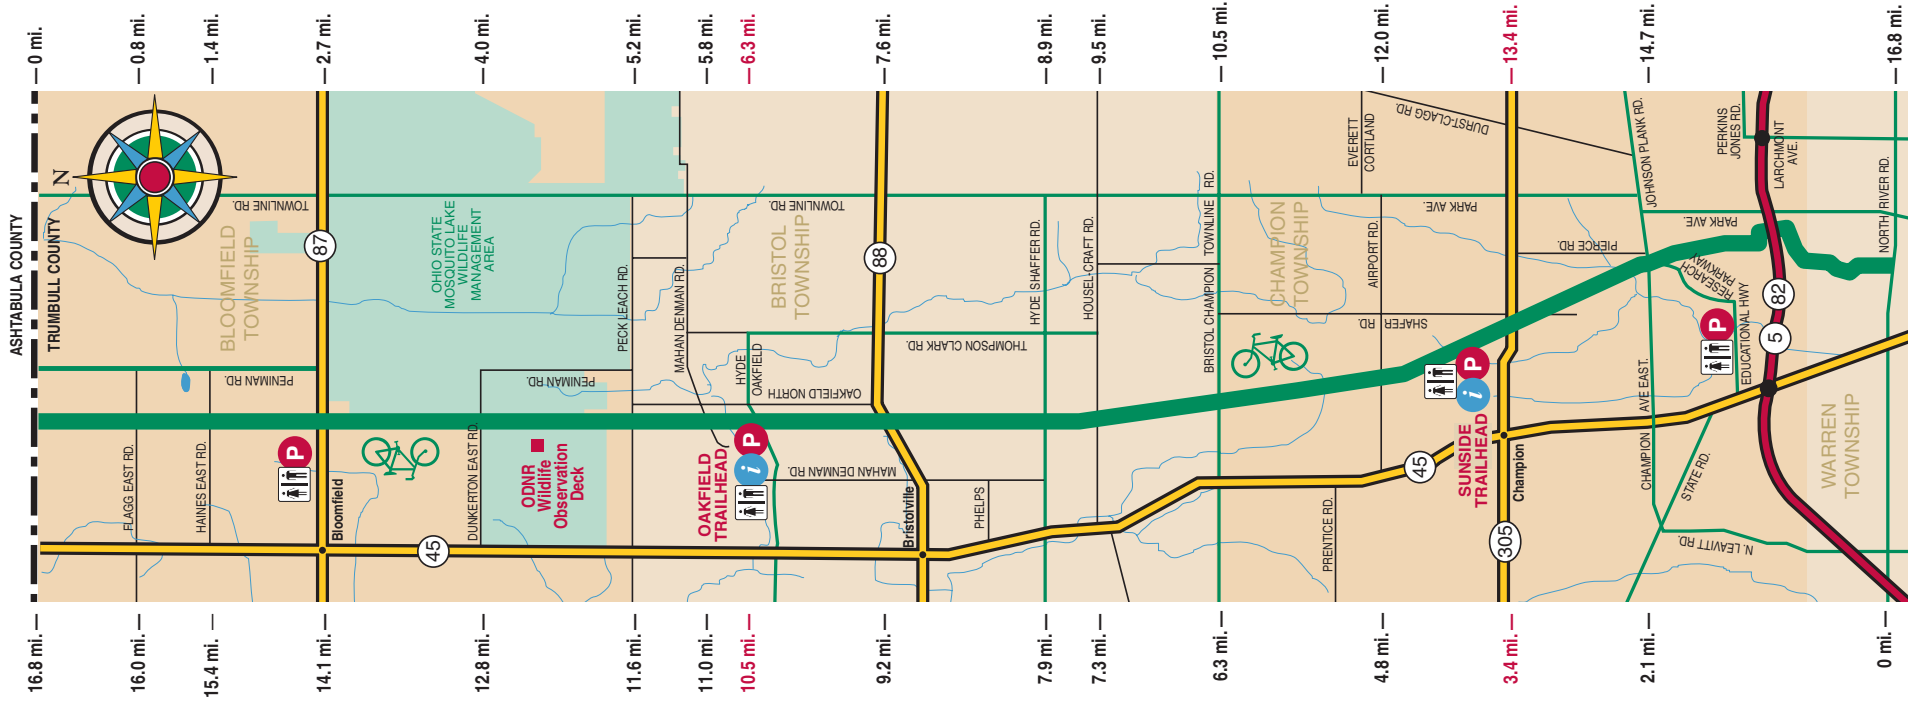

Western Reserve Greenway

Visit all of Trumbull County's MetroParks!

— **Canoe City MetroPark** —

North Leavitt Road, Warren Township

— **Clarence Darrow MetroPark** —

Young's Run Disc Golf Course

Educational Highway, Champion Township

— **Eastlake MetroPark** —

Route 46, Cortland

— **Foster MetroPark** —

Damascus-Newton Falls Road, Newton Township

— **North Road Nature Preserve** —

North Road, Warren City/Howland Township

— **Thomas A. Swift MetroPark** —

TrumbullMetroParks.org

November 2016

GREENWAY TRAIL GUIDE

TrumbullMetroParks.org

Trumbull County Sections of the Western Reserve Greenway

RULES AND REGULATIONS

of the Western Reserve Greenway
Trumbull County MetroParks

1. Greenway hours: dawn to dusk.
2. Keep to the right; pass on the left. Let others know when you are passing. Avoid blocking the Greenway for other users.
3. Yield to traffic at intersections.
4. No motorized vehicles.
5. Alcoholic beverages and controlled substances are prohibited.
6. Obey posted signs.
7. Do not litter; deposit trash in receptacles at Greenway parking areas.
8. Use designated parking areas; illegally parked vehicles can be cited.
9. Do not trespass on private property adjoining the Greenway.
10. No hunting on, from or across the Greenway. Hunters must disable their weapons when using the Greenway to access hunting areas.
11. Leash pets; clean up their droppings.
12. Horses must be kept off the paved Greenway.
13. Do not disturb or feed wildlife.