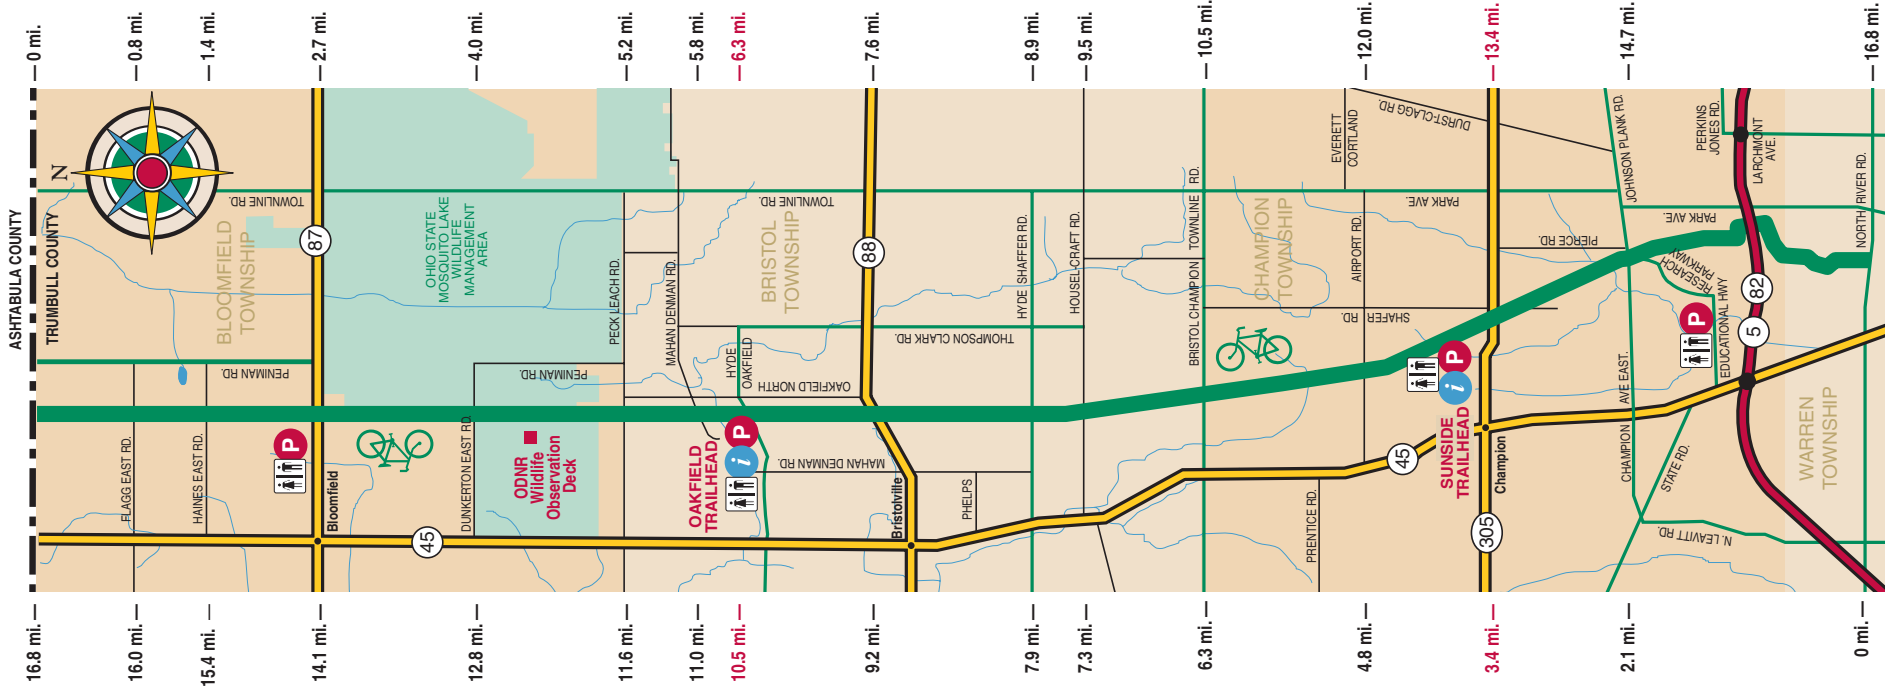

Western Reserve Greenway

Visit all of Trumbull County's MetroParks!

— **Canoe City MetroPark** —

North Leavitt Road, Warren Township

— **Clarence Darrow MetroPark** —

Young's Run Disc Golf Course

Educational Highway, Champion Township

— **Eastlake MetroPark** —

Route 46, Cortland

— **Foster MetroPark** —

Damascus-Newton Falls Road, Newton Township

— **North Road Nature Preserve** —

North Road, Warren City/Howland Township

— **Thomas A. Swift MetroPark** —

TrumbullMetroParks.org

January 2015

Trumbull County MetroParks
185 E Market St.
Warren, OH 44481

GREENWAY TRAIL GUIDE

TrumbullMetroParks.org

Trumbull County Sections of the Western Reserve Greenway

RULES AND REGULATIONS

of the Western Reserve Greenway
Trumbull County MetroParks

1. Greenway hours: dawn to dusk.
2. Keep to the right; pass on the left. Let others know when you are passing. Avoid blocking the Greenway for other users.
3. Yield to traffic at intersections.
4. No motorized vehicles.
5. Alcoholic beverages and controlled substances are prohibited.
6. Obey posted signs.
7. Do not litter; deposit trash in receptacles at Greenway parking areas.
8. Use designated parking areas; illegally parked vehicles can be cited.
9. Do not trespass on private property adjoining the Greenway.
10. No hunting on, from or across the Greenway. Hunters must disable their weapons when using the Greenway to access hunting areas.
11. Leash pets; clean up their droppings.
12. Horses must be kept off the paved Greenway.
13. Do not disturb or feed wildlife.